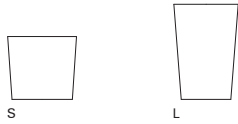

TUMBLER

designed by Shigeichiro Takeuchi

COLOR : sand white, gray, pink, blue, light blue, turquoise, black
SIZE : S / φ83×H76, L / φ78×H115
WEIGHT : S / 140g, L / 180g
MATERIAL : Stoneware (せつ器)
PRICE : S / ¥1,400, L / ¥1,600

BOWL

designed by Shigeichiro Takeuchi

COLOR : sand white, gray, pink, blue, light blue, turquoise, black
SIZE : 150 / φ150×H60
WEIGHT : 300g
MATERIAL : Stoneware (せつ器)
PRICE : ¥2,400