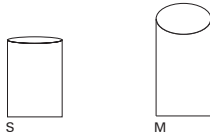

MOHEIM

SWING BIN

designed by Shigeichiro Takeuchi

COLOR : Body / white, black, gray, green
Lid / hard maple, walnut, white*, black*, gray*

SIZE : S / Φ 205×H300 (5 ℓ), M / Φ 210×H440 (8 ℓ)

WEIGHT : S / 920g, M / 1,220g