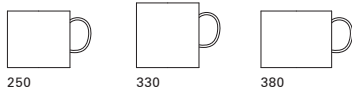

SIZE : W370×D260×H22

WEIGHT : 360g

MATERIAL : Basswood (シナ合板)

FINISH : Urethane coating (ウレタン塗装)

PRICE : ¥3,500

FLAT DOLLY

designed by Shigeichiro Takeuchi

COLOR : natural

SIZE : W317×D230×H63

WEIGHT : 1,200g

MATERIAL : Basswood plywood, polypropylene (シナ合板, ポリプロピレン)

FINISH : Urethane coating (ウレタン塗装)

PRICE : ¥6,300

PEN TRAY

designed by Shigeichiro Takeuchi

COLOR : clear, gmt, bou, white rabbit, white swan

SIZE : W205×D90×H18

WEIGHT : 90g

MATERIAL : Acrylic, Basswood plywood (アクリル, シナ合板)

FINISH : Unpainted (無塗装)

PRICE : clear / ¥2,000, gmt, bou / ¥2,400
white rabbit, white swan / ¥2,700

PLATE

designed by Shigeichiro Takeuchi

COLOR : sand white, gray, pink, blue, light blue, turquoise, black
SIZE : 150 / φ150×H16, 210 / φ210×H18, 260 / φ260×H18
WEIGHT : 150 / 160g, 210 / 320g, 260 / 700g
MATERIAL : Stoneware (せつ器)
PRICE : 150 / ¥1,700, 210 / ¥2,200, 260 / ¥3,800