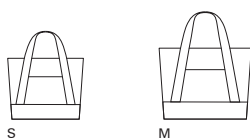

TOTE BAG

designed by Shigeichiro Takeuchi

COLOR : white, black, gray chambray
SIZE : S / W410×H280×D130, M / W520×H330×D150
WEIGHT : S / 600g, M / 980g
MATERIAL : Cotton, Leather (綿, 牛革)
PRICE : S / ¥17,000, M / ¥22,000

updated on November.1, 2023

* 表示価格は全て税抜です。サイズや重量には個体差があります。 / Tax excluded. Size and weight may vary individually.