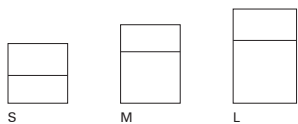

* 以下の商品は在庫限りで販売終了となります / The following products will be discontinued while supplies last.

TIN CANISTER

designed by Shigeichiro Takeuchi

COLOR : white, gray, navy, pink, burgundy
SIZE : S / $\phi 95 \times H95$, M / $\phi 95 \times H125$, L / $\phi 101 \times H150$
WEIGHT : S / 130g, M / 145g, L / 190g
MATERIAL : Tin plate (ブリキ)
FINISH : Melamine baking coating (メラミン焼付塗装)
PRICE : S / ¥2,600, M / ¥2,800, L / ¥3,100

TIN BOX

designed by Shigeichiro Takeuchi

COLOR : white, gray, navy, pink, burgundy
SIZE : S / W160×D110×H60, M / W220×D120×H60
WEIGHT : S / 160g, M / 210g
MATERIAL : Tin plate (ブリキ)
FINISH : Melamine baking coating (メラミン焼付塗装)
PRICE : S / ¥2,600, M / ¥2,900