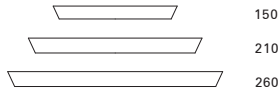

SIZE : W370×D260×H22

WEIGHT : 360g

MATERIAL : Basswood (シナ合板)

FINISH : Urethane coating (ウレタン塗装)

PRICE : ¥3,500

FLAT DOLLY

designed by Shigeichiro Takeuchi

COLOR : natural

SIZE : W317×D230×H63

WEIGHT : 1,200g

MATERIAL : Basswood plywood, polypropylene (シナ合板, ポリプロピレン)

FINISH : Urethane coating (ウレタン塗装)

PRICE : ¥6,300

PEN TRAY

designed by Shigeichiro Takeuchi

COLOR : clear, gmt, bou, white rabbit, white swan

SIZE : W205×D90×H18

WEIGHT : 90g

MATERIAL : Acrylic, Basswood plywood (アクリル, シナ合板)

FINISH : Unpainted (無塗装)

PRICE : clear / ¥2,000, gmt, bou / ¥2,400
white rabbit, white swan / ¥2,700

PLATE

designed by Shigeichiro Takeuchi