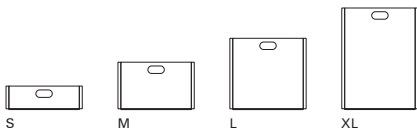

SIZE : W420×H1,500×D24

WEIGHT : 7,150g

MATERIAL : Mirror, Basswood plywood, ABS (鏡, シナ合板, ABS発泡材)

FINISH : Urethane coating (ウレタン塗装)

PRICE : ¥40,000

OVAL MIRROR

designed by Shigeichiro Takeuchi

COLOR : natural, black

SIZE : W380×H455×D55

WEIGHT : 1,800g

MATERIAL : Cowhide, Mirror, ABS (牛革, 鏡, ABS発泡材)

FINISH : Leather / Unpainted (レザー / 無塗装)

PRICE : ¥33,000

YUKI wood / glass

designed by Shigeichiro Takeuchi

COLOR : natural, brown, greige, natural shibuki, ichimatsu, tokusa

LINDEN BOX

designed by Shigeichiro Takeuchi

COLOR : natural, white, black, gray, pink

SIZE : S / W370×D260×H84, M / W370×D260×H164,
L / W370×D260×H244, XL / W370×D260×H344

WEIGHT : S / 800g, M / 1,460g, L / 2,020g, XL / 2,800g