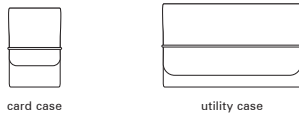

SOF

designed by MUTE

COLOR : black, gray, beige
SIZE : card case / W72×H110×D15, utility case / W186×H115×D15
WEIGHT : card case / 46g, utility case / 135g
MATERIAL : Leather, Hard pulp, Elastic cord (革、硬質ハルプ、ゴム紐)
PRICE : card case / ¥5,700, utility case / ¥10,000