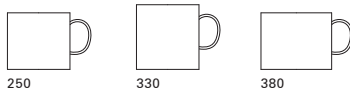

MOHEIM

SWING BIN

Design: Shigeichiro Takeuchi

COLOR : Body/ white, black, gray, green
Lid/ hard maple, walnut, white*, black*, gray*
SIZE : S/ ϕ 205×H300 (5 ϕ), M/ ϕ 210×H440 (8 ϕ)
WEIGHT : S/ 920g, M/ 1,220g
MATERIAL : ABS, Veneered MDF (ABS, MDF突板貼り)
FINISH : Urethane coating (ウレタン塗装)
PRICE : Standard model/ S/ ¥7,300, M/ ¥9,300
Same color model/ S/ ¥8,300, M/ ¥10,300

* The white, black and gray LID are only available with bodies of the same color.

HORN

Design: Kenji Ito

COLOR : copper, navy, white, black, gray
SIZE : ϕ 280×D58
WEIGHT : Standard model/ 750g, Same color model/ 760g
MATERIAL : Steel, Acrylic (スチール, アクリル)
FINISH : Copper plating, Melamine baking coating (銅メッキ, メラミン塗装)
PRICE : copper/white/ ¥21,000,
navy/white, gray/white/ ¥11,000
white/white, black/black, gray/gray/ ¥13,000

PLATE

Design: Shigeichiro Takeuchi

COLOR : sand white, gray, pink, blue, light blue,
turquoise, black
SIZE : 150/ ϕ 150×H16, 210/ ϕ 210×H18,
260/ ϕ 260×H18
WEIGHT : 150/ 160g, 210/ 320g, 260/ 700g
MATERIAL : Stoneware (せつ器)
PRICE : 150/ ¥2,000, 210/ ¥2,500, 260/ ¥4,300

MUG

Design: Shigeichiro Takeuchi

COLOR : sand white, gray, pink, blue, light blue,
turquoise, black
SIZE : 250/ ϕ 83×W112×H76, 330/ ϕ 83×W112×H88,
380/ ϕ 95×W123×H76
WEIGHT : 250/ 190g, 330/ 220g, 380/ 230g
MATERIAL : Stoneware (せつ器)
PRICE : 250/ ¥2,000, 330/ ¥2,100, 380/ ¥2,200