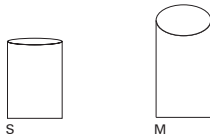

MOHEIM

SWING BIN

Design: Shigeichiro Takeuchi

COLOR : Body/ white, black, gray, green
Lid/ hard maple, walnut, white*, black*, gray*
SIZE : S/ ϕ 205×H300 (5 ϕ), M/ ϕ 210×H440 (8 ϕ)
WEIGHT : S/ 920g, M/ 1,220g
MATERIAL : ABS, Veneered MDF (ABS, MDF突板貼り)
FINISH : Urethane coating (ウレタン塗装)
PRICE : Standard model/ S/ ¥7,300, M/ ¥9,300
Same color model/ S/ ¥8,300, M/ ¥10,300

* The white, black and gray LID are only available with bodies of the same color.

HORN

Design: Kenji Ito

COLOR : copper, navy, white, black, gray
SIZE : ϕ 280×D58
WEIGHT : Standard model/ 750g, Same color model/ 760g
MATERIAL : Steel, Acrylic (スチール, アクリル)
FINISH : Copper plating, Melamine baking coating (銅メッキ, メラミン塗装)
PRICE : copper/white/ ¥21,000,
navy/white, gray/white/ ¥11,000
white/white, black/black, gray/gray/ ¥13,000