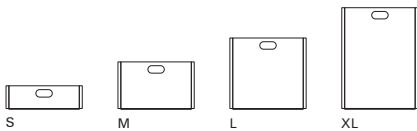

Design: Shigeichiro Takeuchi

COLOR : natural
SIZE : $W420 \times H1,500 \times D24$
WEIGHT : 7,150g
MATERIAL : Mirror, Basswood plywood, ABS (鏡, シナ合板, ABS発泡材)
FINISH : Urethane coating (ウレタン塗装)
PRICE : ¥40,000

OVAL MIRROR

Design: Shigeichiro Takeuchi

COLOR : natural, black
SIZE : $W380 \times H455 \times D55$
WEIGHT : 1,800g
MATERIAL : Cowhide, Mirror, ABS (牛革, 鏡, ABS発泡材)
FINISH : Leather/ Unpainted (レザー/ 無塗装)
PRICE : ¥33,000

LINDEN BOX

Design: Shigeichiro Takeuchi

COLOR : natural, white, black, gray, pink
SIZE : S/ $W370 \times D260 \times H84$, M/ $W370 \times D260 \times H164$, L/ $W370 \times D260 \times H244$, XL/ $W370 \times D260 \times H344$
WEIGHT : S/ 800g, M/ 1,460g, L/ 2,020g, XL/ 2,800g
MATERIAL : Basswood plywood, Brass screw (シナ合板, 真鍮ビス)
FINISH : Urethane coating (ウレタン塗装)
PRICE : S/ ¥5,400, M/ ¥6,400, L/ ¥8,400, XL/ ¥15,000